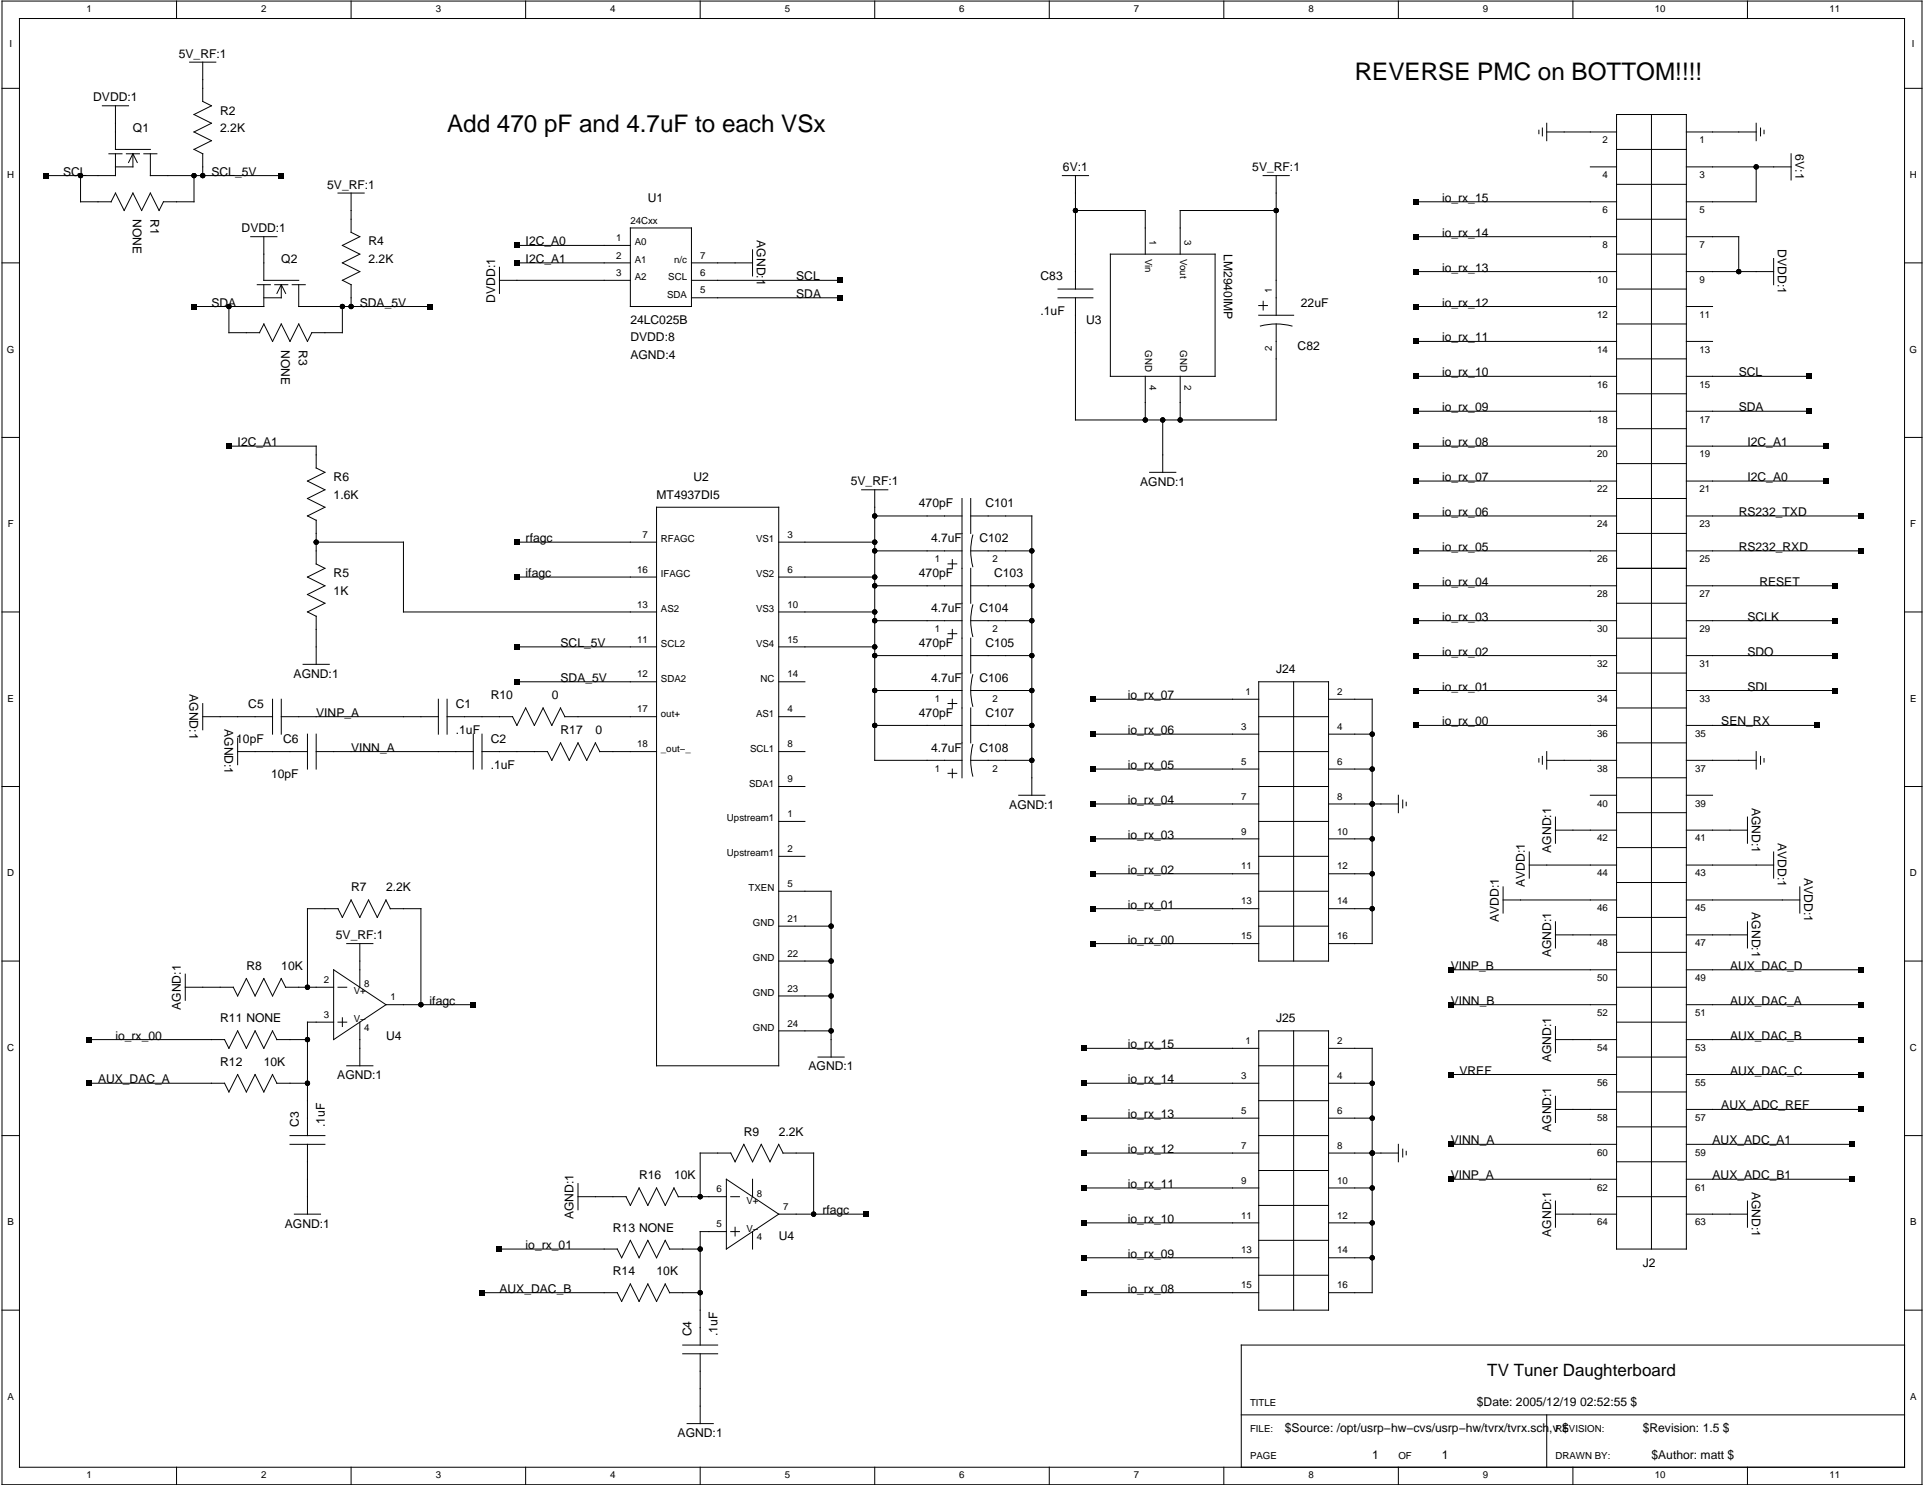

REVERSE PMC on BOTTOM!!!!

Add 470 pF and 4.7uF to each VSx

TITLE		\$Date: 2005/12/19 02:52:55 \$	
FILE		\$Revision: 1.5 \$	
PAGE		DRAWN BY: \$Author: matt \$	