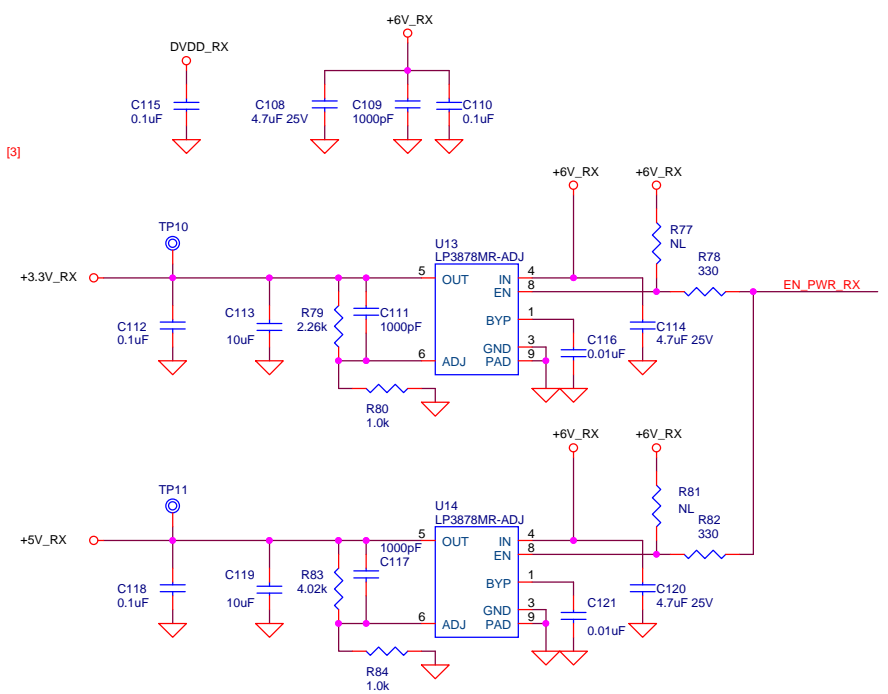

RF FRONTEND

RX ANT

TX/RX ANT

Ettus Research		
Title RF FRONTEND/PA		
Size B	Document Number SBX	Rev 3.0
Date: Sunday, March 27, 2011	Sheet 1	of 6

Fc = 40MHz

Fc = 50MHz

Ettus Research		
Title	RX	
Size B	Document Number	Rev
	SBX	3.0
Date:	Wednesday, February 02, 2011	Sheet 2 of 6

RX LO

Ettus Research		
Title	RX LO	
Size	Document Number	Rev
B	SBX	3.0
Date:	Wednesday, February 02, 2011	Sheet 3 of 6

Ettus Research		
Title RX POWER		
Size B	Document Number SBX	Rev 3.0
Date: Wednesday, February 02, 2011	Sheet 4	of 6

Ettus Research		
Title TX		
Size B	Document Number SBX	Rev 3.0
Date: Wednesday, February 02, 2011	Sheet 5	of 6

TX LO

Ettus Research		
Title	TX LO	
Size	Document Number	Rev
B	SBX	3.0
Date:	Wednesday, February 02, 2011	Sheet 6 of 6