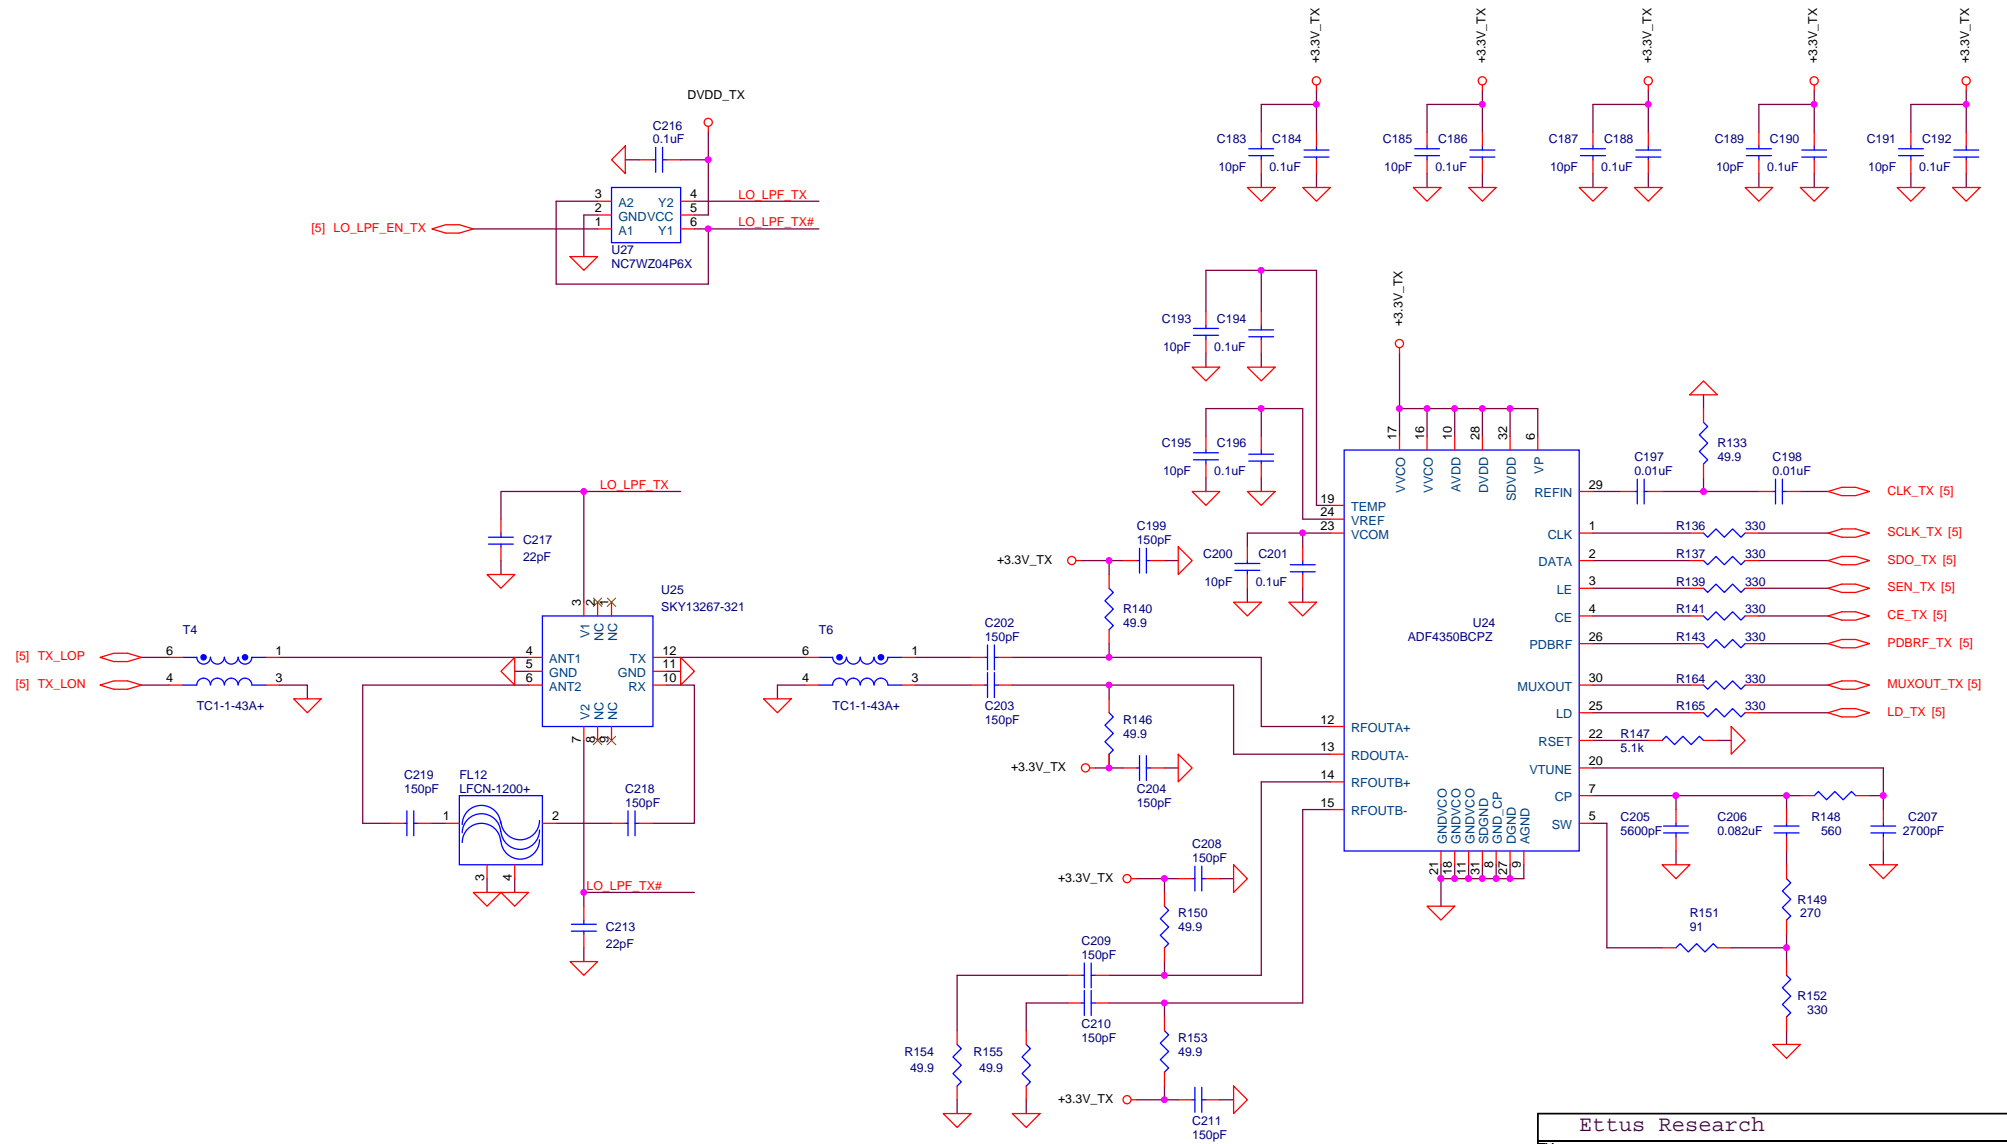

RF FRONTEND

RX ANT

TX/RX ANT

Ettus Research		
Title RF FRONTEND/PA		
Size B	Document Number SBX	Rev 3.0
Date: Sunday, March 27, 2011	Sheet 1	of 6

Fc = 40MHz

Fc = 50MHz

Ettus Research		
Title	RX	
Size B	Document Number	Rev
	SBX	3.0
Date:	Wednesday, February 02, 2011	Sheet 2 of 6

RX LO

Ettus Research		
Title	RX LO	
Size	Document Number	Rev
B	SBX	3.0
Date:	Wednesday, February 02, 2011	Sheet 3 of 6

Ettus Research		
Title RX POWER		
Size B	Document Number SBX	Rev 3.0
Date: Wednesday, February 02, 2011	Sheet 4	of 6

Ettus Research		
Title TX		
Size B	Document Number SBX	Rev 3.0
Date: Wednesday, February 02, 2011	Sheet 5	of 6

TX LO

Ettus Research		
Title	TX LO	
Size	Document Number	Rev
B	SBX	3.0
Date:	Wednesday, February 02, 2011	Sheet 6 of 6