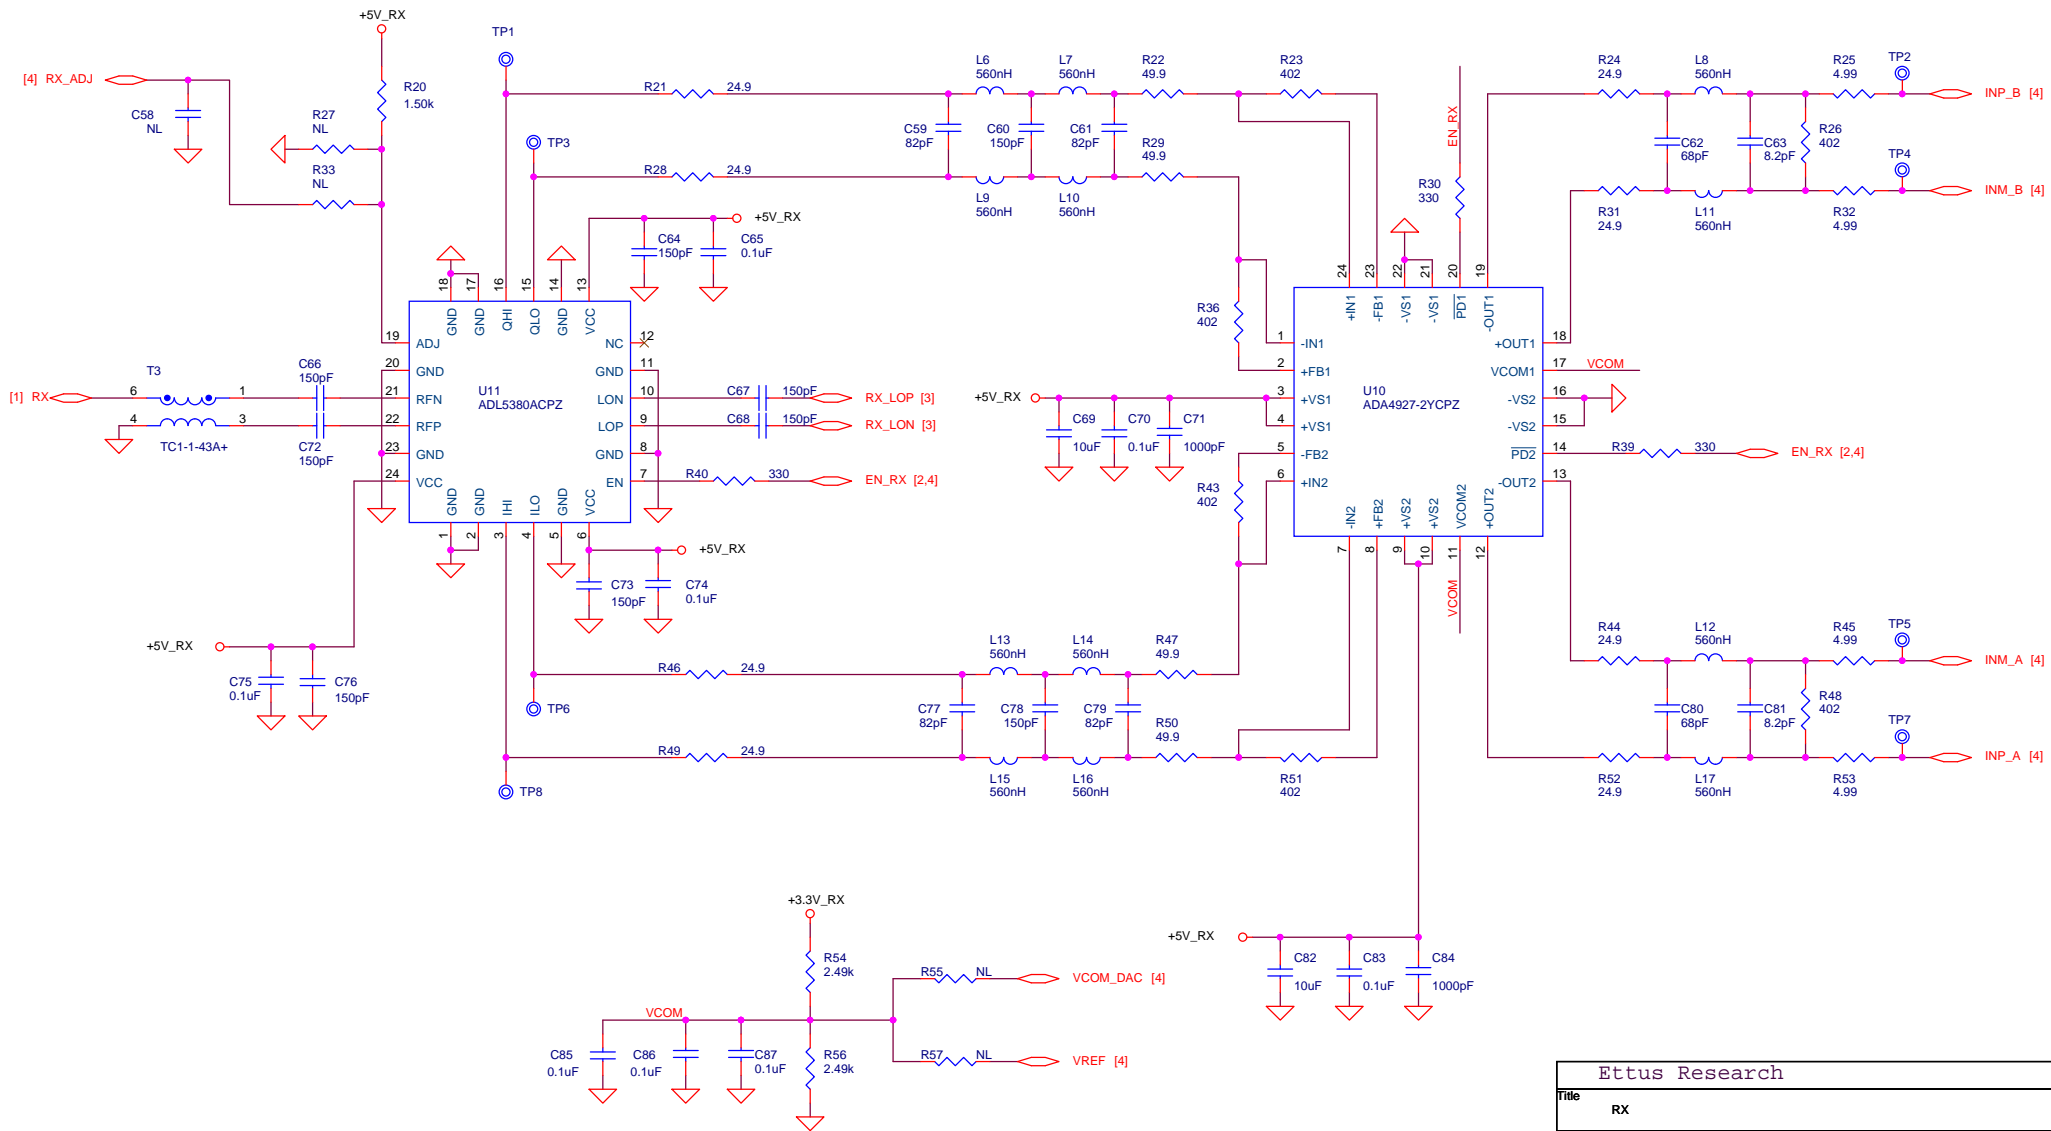

RF FRONTEND

RX ANT

TX/RX ANT

Ettus Research		
Title RF FRONTEND/PA		
Size B	Document Number SBX	Rev 3.0
Date: Sunday, March 27, 2011	Sheet 1	of 6

Fc = 40MHz

Fc = 50MHz

Ettus Research		
Title	RX	
Size B	Document Number	Rev
	SBX	3.0
Date:	Wednesday, February 02, 2011	Sheet 2 of 6

RX LO

Ettus Research		
Title	RX LO	
Size	Document Number	Rev
B	SBX	3.0
Date:	Wednesday, February 02, 2011	Sheet 3 of 6

Ettus Research		
Title RX POWER		
Size B	Document Number SBX	Rev 3.0
Date: Wednesday, February 02, 2011	Sheet 4	of 6

Ettus Research		
Title TX		
Size B	Document Number SBX	Rev 3.0
Date: Wednesday, February 02, 2011	Sheet 5	of 6

TX LO

Ettus Research		
Title	TX LO	
Size	Document Number	Rev
B	SBX	3.0
Date:	Wednesday, February 02, 2011	Sheet 6 of 6