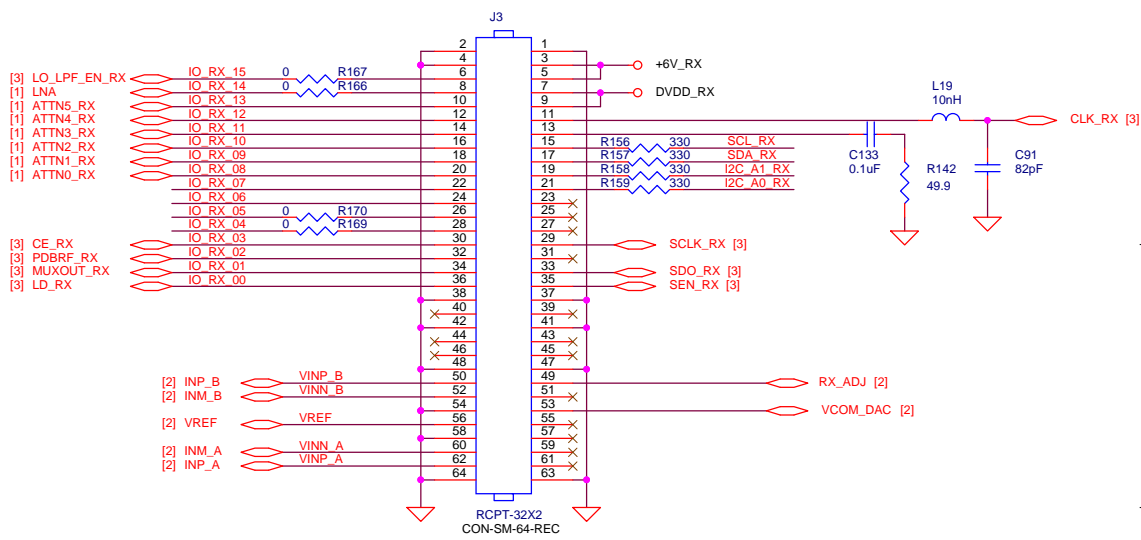

RF FRONTEND

RX ANT

TX/RX ANT

Ettus Research		
Title RF FRONTEND/PA		
Size B	Document Number SBX	Rev 3.0
Date: Sunday, March 27, 2011	Sheet 1	of 6

Fc = 40MHz

Fc = 50MHz

Ettus Research		
Title	RX	
Size B	Document Number	Rev
	SBX	3.0
Date:	Wednesday, February 02, 2011	Sheet 2 of 6

RX LO

Ettus Research		
Title	RX LO	
Size	Document Number	Rev
B	SBX	3.0
Date:	Wednesday, February 02, 2011	Sheet 3 of 6

Ettus Research		
Title RX POWER		
Size B	Document Number SBX	Rev 3.0
Date: Wednesday, February 02, 2011	Sheet 4	of 6

Ettus Research		
Title TX		
Size B	Document Number SBX	Rev 3.0
Date: Wednesday, February 02, 2011	Sheet 5	of 6

TX LO

Ettus Research		
Title	TX LO	
Size	Document Number	Rev
B	SBX	3.0
Date:	Wednesday, February 02, 2011	Sheet 6 of 6