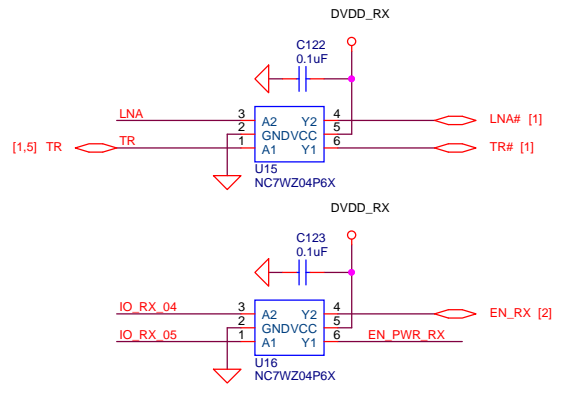

RF FRONTEND

RX ANT

TX/RX ANT

Ettus Research		
Title RF FRONTEND/PA		
Size B	Document Number SBX	Rev 3.0
Date: Sunday, March 27, 2011	Sheet 1	of 6

Fc = 40MHz

Fc = 50MHz

Ettus Research		
Title	RX	
Size B	Document Number	Rev
	SBX	3.0
Date:	Wednesday, February 02, 2011	Sheet 2 of 6

RX LO

Ettus Research		
Title	RX LO	
Size	Document Number	Rev
B	SBX	3.0
Date:	Wednesday, February 02, 2011	Sheet 3 of 6

Ettus Research		
Title RX POWER		
Size B	Document Number SBX	Rev 3.0
Date: Wednesday, February 02, 2011	Sheet 4	of 6

Ettus Research		
Title TX		
Size B	Document Number SBX	Rev 3.0
Date: Wednesday, February 02, 2011	Sheet 5	of 6

TX LO

Ettus Research		
Title	TX LO	
Size	Document Number	Rev
B	SBX	3.0
Date:	Wednesday, February 02, 2011	Sheet 6 of 6