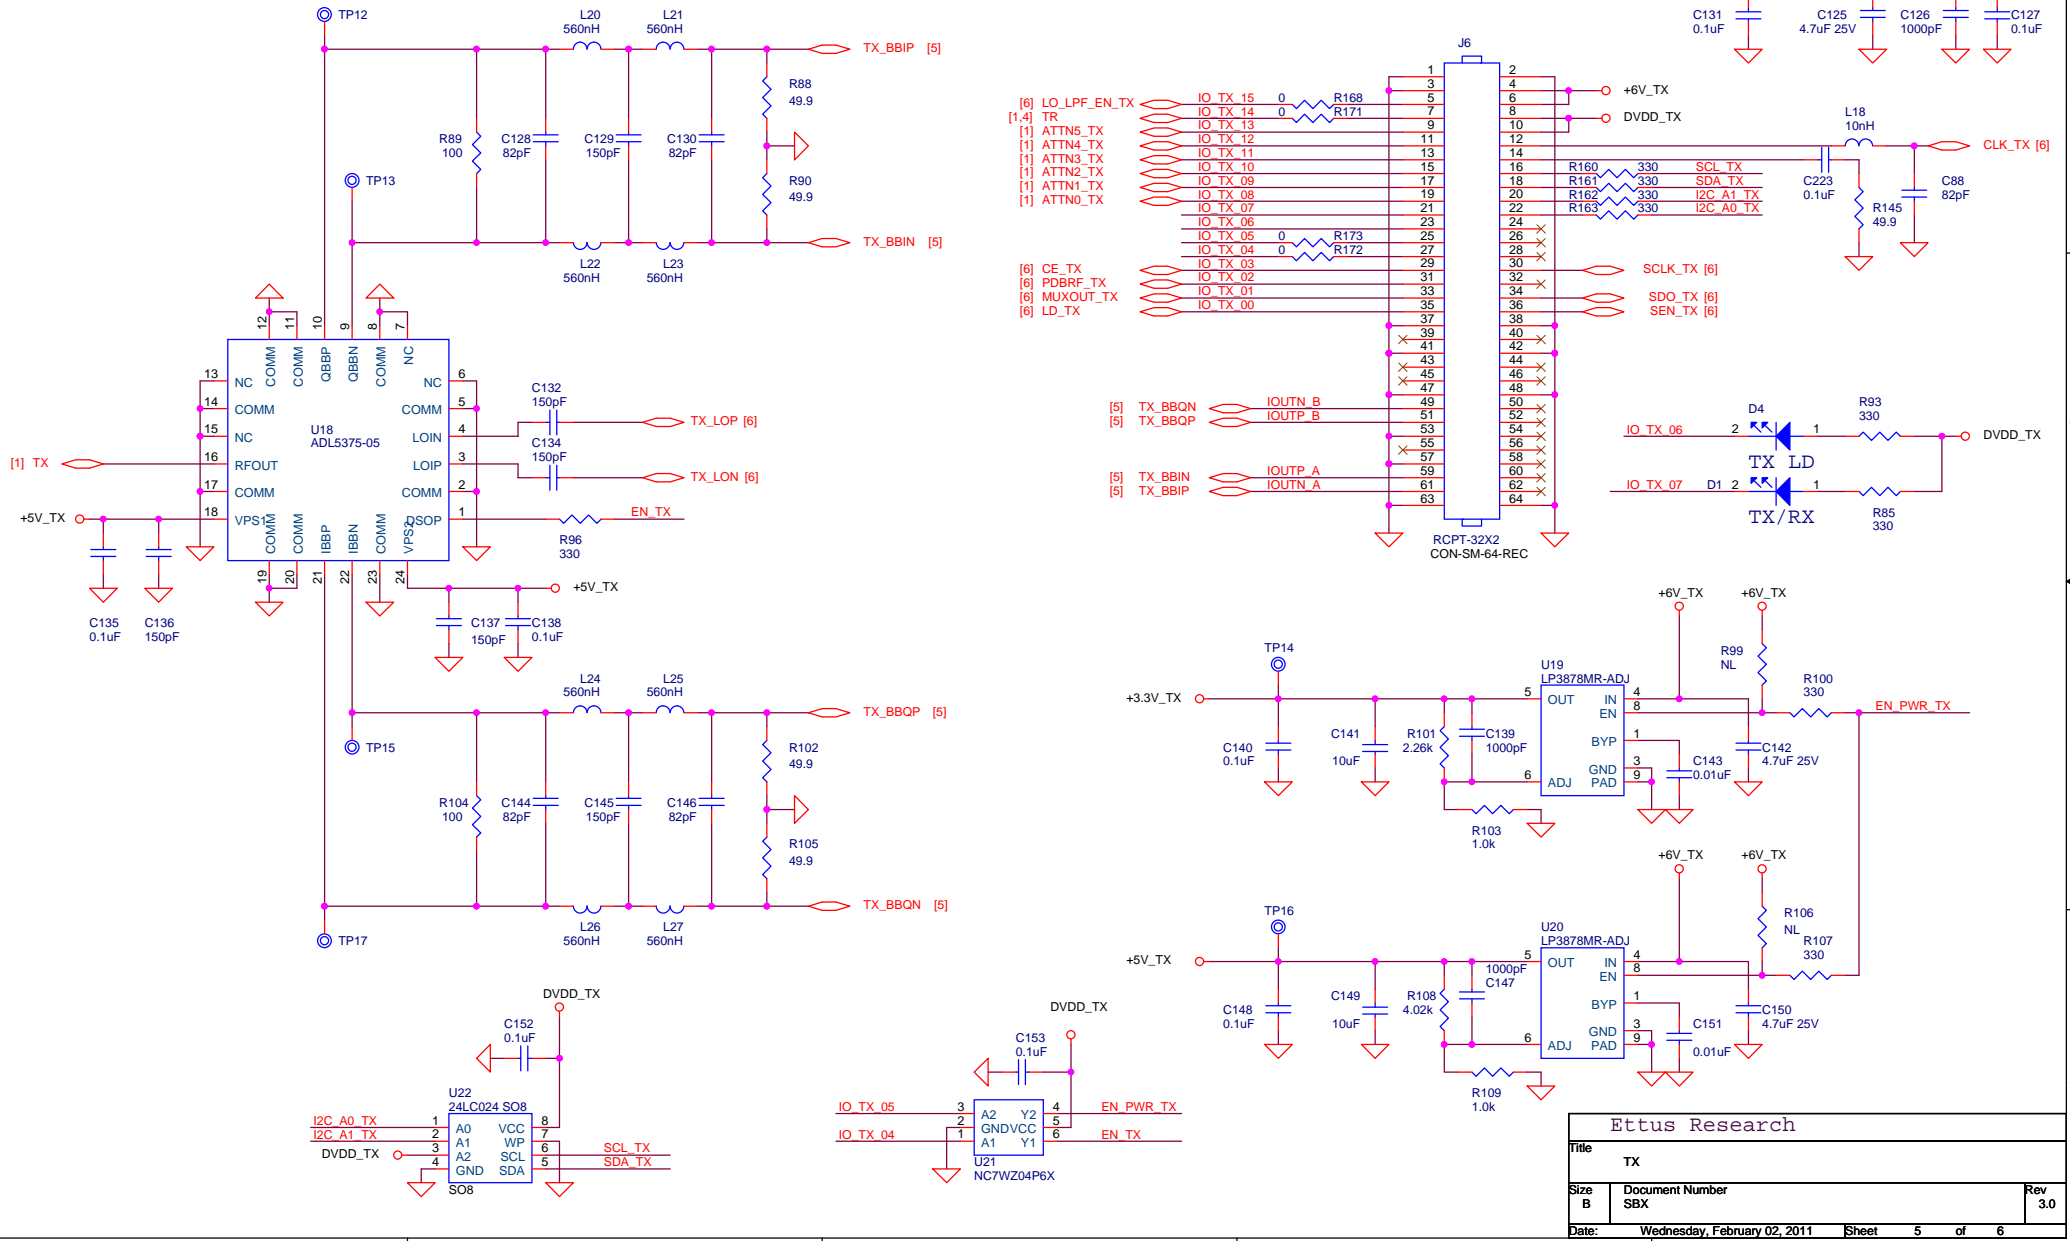

RF FRONTEND

RX ANT

TX/RX ANT

Ettus Research		
Title RF FRONTEND/PA		
Size B	Document Number SBX	Rev 3.0
Date: Sunday, March 27, 2011	Sheet 1	of 6

Fc = 40MHz

Fc = 50MHz

Ettus Research		
Title	RX	
Size B	Document Number	Rev
	SBX	3.0
Date:	Wednesday, February 02, 2011	Sheet 2 of 6

RX LO

Ettus Research		
Title	RX LO	
Size	Document Number	Rev
B	SBX	3.0
Date:	Wednesday, February 02, 2011	Sheet 3 of 6

Ettus Research		
Title RX POWER		
Size B	Document Number SBX	Rev 3.0
Date: Wednesday, February 02, 2011	Sheet 4	of 6

Ettus Research		
Title TX		
Size B	Document Number SBX	Rev 3.0
Date: Wednesday, February 02, 2011	Sheet 5	of 6

TX LO

Ettus Research		
Title	TX LO	
Size	Document Number	Rev
B	SBX	3.0
Date:	Wednesday, February 02, 2011	Sheet 6 of 6