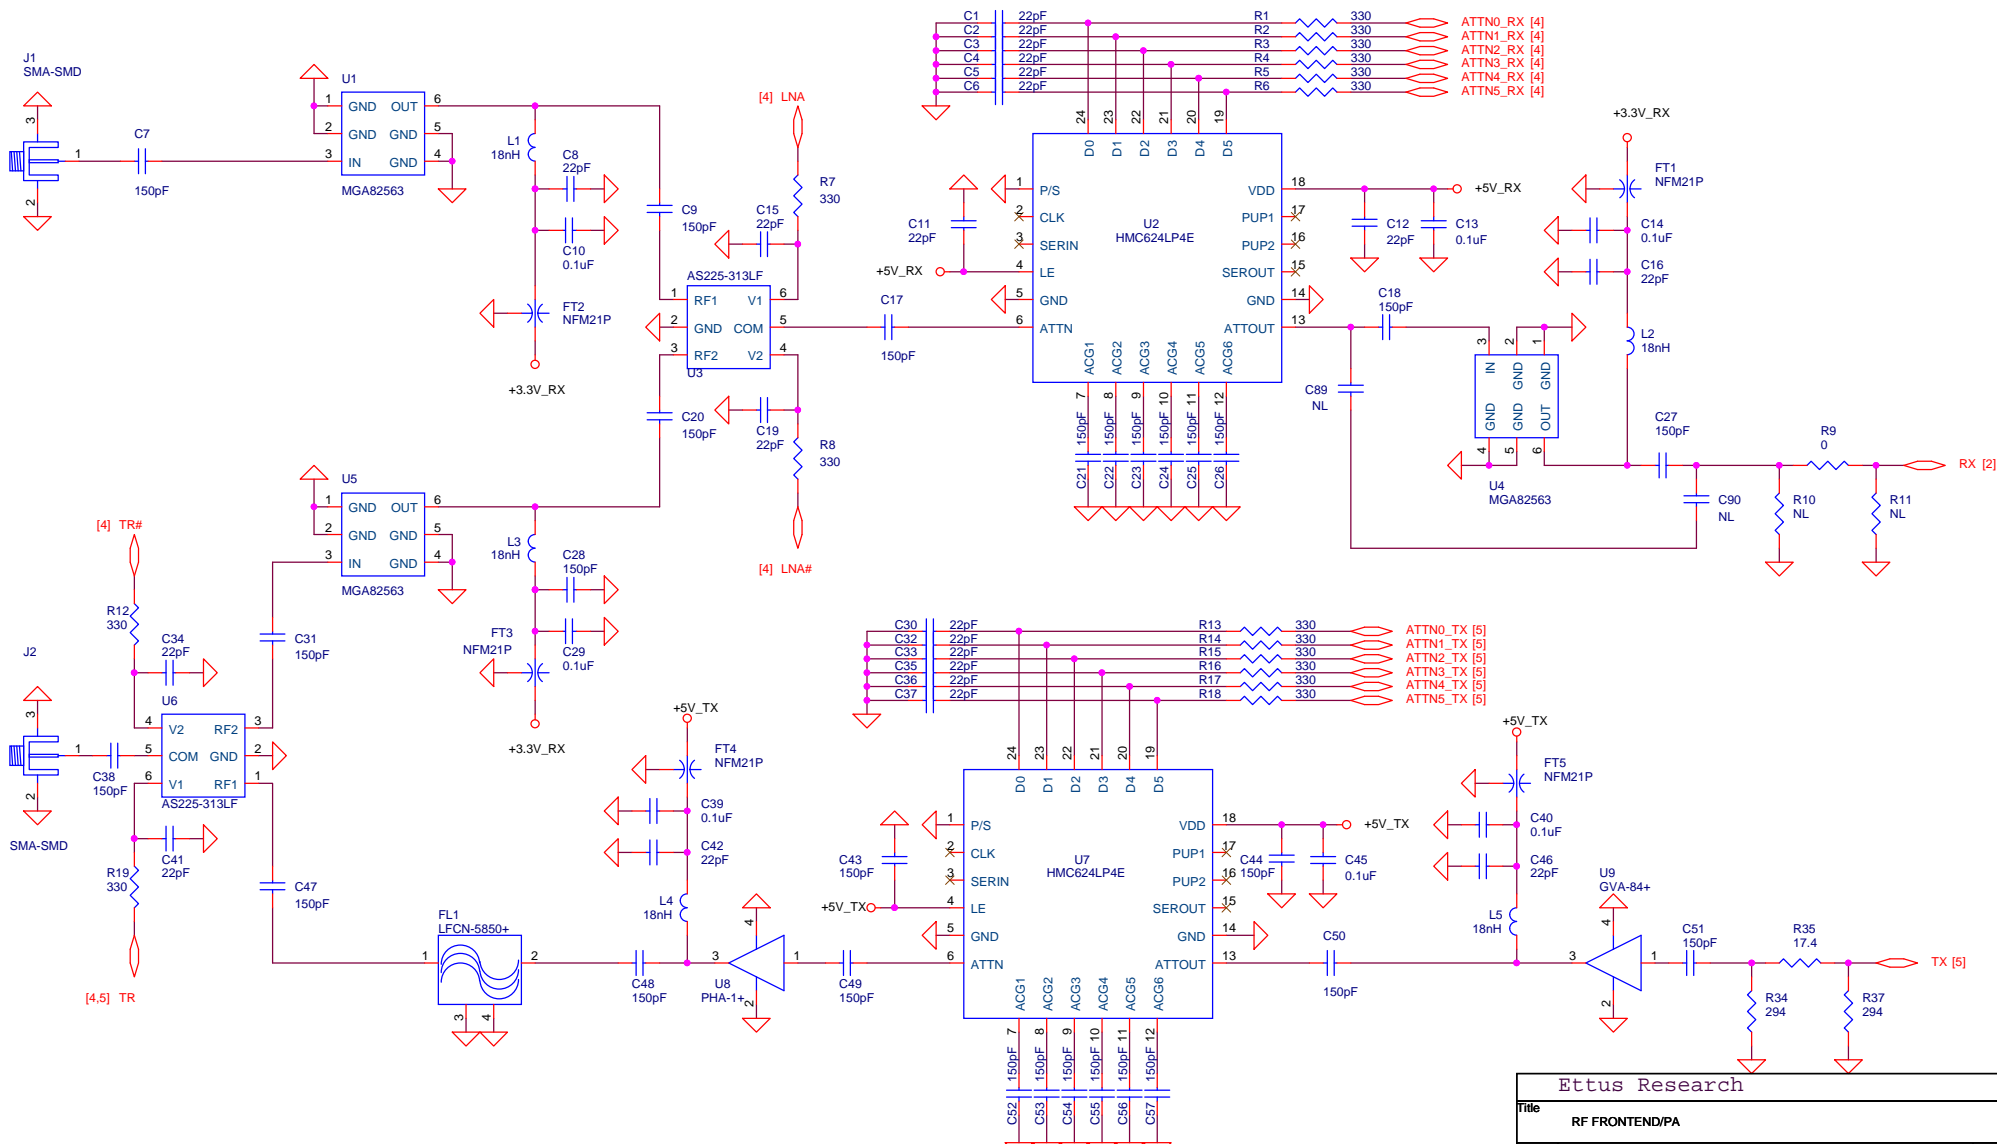

RF FRONTEND

RX ANT

TX/RX ANT

Ettus Research		
Title RF FRONTEND/PA		
Size B	Document Number SBX	Rev 3.0
Date: Sunday, March 27, 2011	Sheet 1	of 6

Fc = 40MHz

Fc = 50MHz

Ettus Research		
Title	RX	
Size B	Document Number	Rev
	SBX	3.0
Date:	Wednesday, February 02, 2011	Sheet 2 of 6

RX LO

Ettus Research		
Title	RX LO	
Size	Document Number	Rev
B	SBX	3.0
Date:	Wednesday, February 02, 2011	Sheet 3 of 6

Ettus Research		
Title RX POWER		
Size B	Document Number SBX	Rev 3.0
Date: Wednesday, February 02, 2011	Sheet 4	of 6

Ettus Research		
Title TX		
Size B	Document Number SBX	Rev 3.0
Date: Wednesday, February 02, 2011	Sheet 5	of 6

TX LO

Ettus Research		
Title	TX LO	
Size	Document Number	Rev
B	SBX	3.0
Date:	Wednesday, February 02, 2011	Sheet 6 of 6