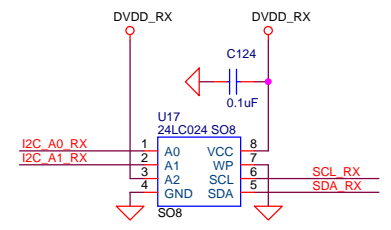

RF FRONTEND

RX ANT

TX/RX ANT

Ettus Research		
Title RF FRONTEND/PA		
Size B	Document Number SBX	Rev 3.0
Date: Sunday, March 27, 2011	Sheet 1	of 6

Fc = 40MHz

Fc = 50MHz

Ettus Research		
Title	RX	
Size B	Document Number	Rev
	SBX	3.0
Date:	Wednesday, February 02, 2011	Sheet 2 of 6

RX LO

Ettus Research		
Title	RX LO	
Size	Document Number	Rev
B	SBX	3.0
Date:	Wednesday, February 02, 2011	Sheet 3 of 6

Ettus Research		
Title RX POWER		
Size B	Document Number SBX	Rev 3.0
Date: Wednesday, February 02, 2011	Sheet 4	of 6

Ettus Research		
Title TX		
Size B	Document Number SBX	Rev 3.0
Date: Wednesday, February 02, 2011	Sheet 5	of 6

TX LO

Ettus Research		
Title	TX LO	
Size	Document Number	Rev
B	SBX	3.0
Date:	Wednesday, February 02, 2011	Sheet 6 of 6