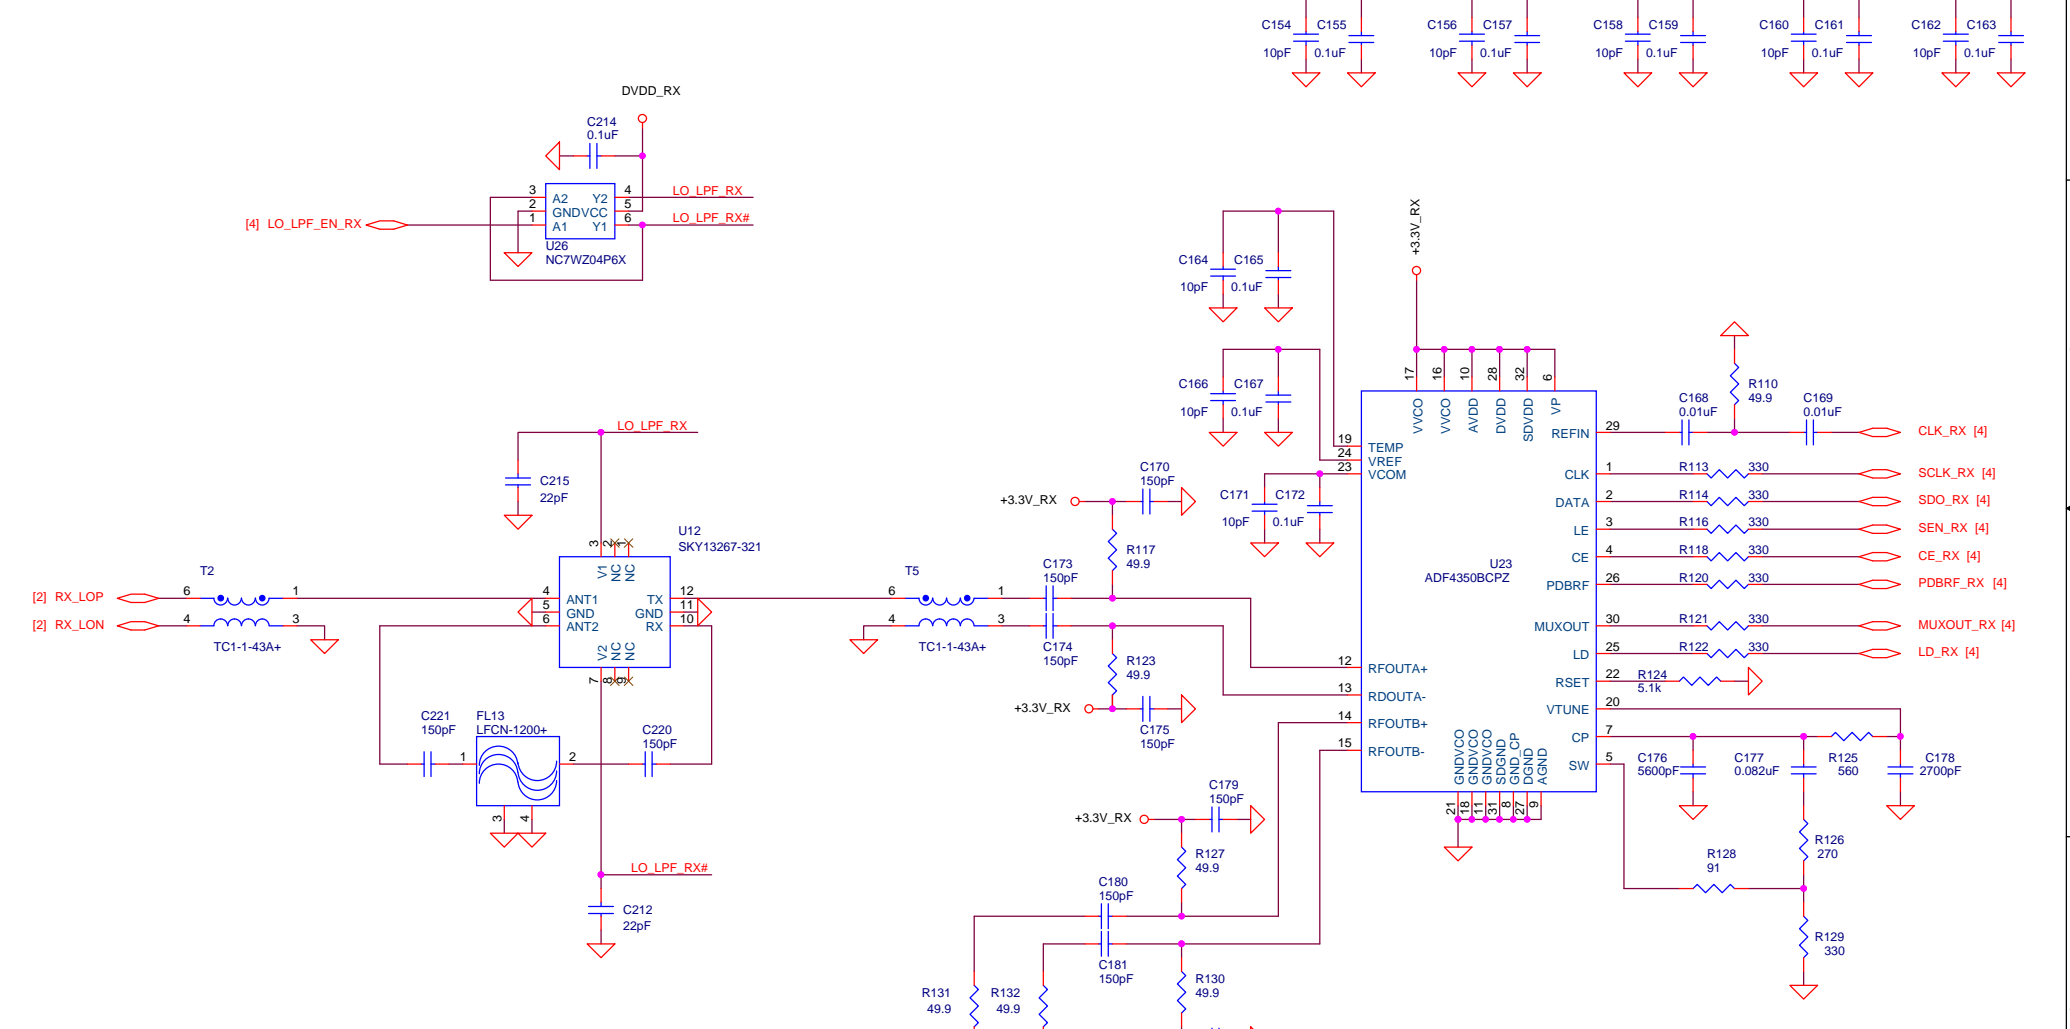

RF FRONTEND

RX ANT

TX/RX ANT

Ettus Research		
Title RF FRONTEND/PA		
Size B	Document Number SBX	Rev 3.0
Date: Sunday, March 27, 2011	Sheet 1	of 6

Fc = 40MHz

Fc = 50MHz

Ettus Research		
Title	RX	
Size B	Document Number	Rev
	SBX	3.0
Date:	Wednesday, February 02, 2011	Sheet 2 of 6

RX LO

Ettus Research		
Title	RX LO	
Size	Document Number	Rev
B	SBX	3.0
Date:	Wednesday, February 02, 2011	Sheet 3 of 6

Ettus Research		
Title RX POWER		
Size B	Document Number SBX	Rev 3.0
Date: Wednesday, February 02, 2011	Sheet 4	of 6

Ettus Research		
Title TX		
Size B	Document Number SBX	Rev 3.0
Date: Wednesday, February 02, 2011	Sheet 5	of 6

TX LO

Ettus Research		
Title	TX LO	
Size	Document Number	Rev
B	SBX	3.0
Date:	Wednesday, February 02, 2011	Sheet 6 of 6