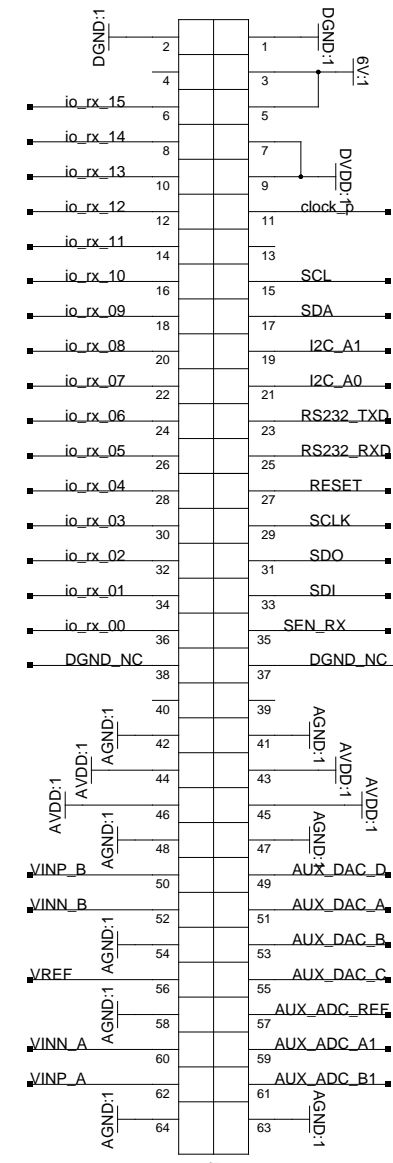

TVRX2 RF and Clock	
TITLE	20100226
FILE: tvrx2_rf_clk.sch	REVISION: 20100226-1
PAGE 2 OF 2	DRAWN BY: Jason Abele

REVERSE PMC on BOTTOM!!!!

TVRX2 Config and Power	
TITLE	20100226
FILE: tvrx2_conf_pwr.sch	REVISION: 20100226-1
PAGE 1 OF 2	DRAWN BY: Jason Abele