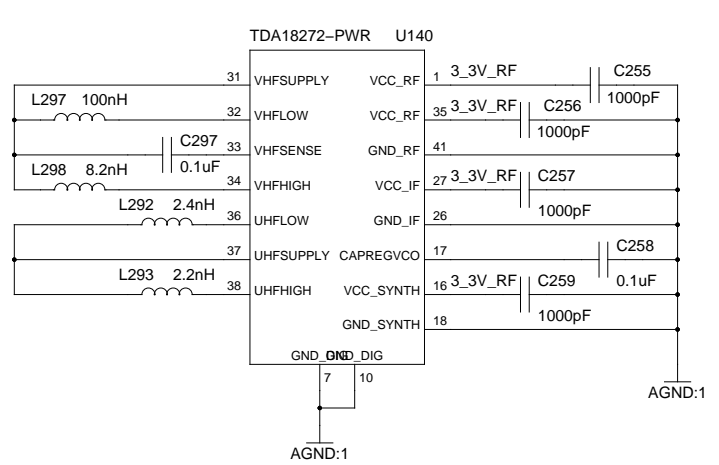

TVRX2 RF and Clock	
TITLE	20100226
FILE: tvrx2_rf_clk.sch	REVISION: 20100226-1
PAGE 2 OF 2	DRAWN BY: Jason Abele

REVERSE PMC on BOTTOM!!!!

TVRX2 Config and Power	
TITLE	20100226
FILE: tvrx2_conf_pwr.sch	REVISION: 20100226-1
PAGE 1 OF 2	DRAWN BY: Jason Abele