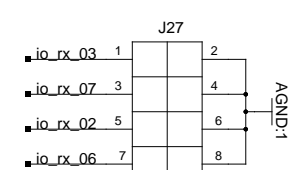

TVRX2 RF and Clock	
TITLE	20100226
FILE: tvrx2_rf_clk.sch	REVISION: 20100226-1
PAGE 2 OF 2	DRAWN BY: Jason Abele

REVERSE PMC on BOTTOM!!!!

TVRX2 Config and Power	
TITLE	20100226
FILE: tvrx2_conf_pwr.sch	REVISION: 20100226-1
PAGE 1 OF 2	DRAWN BY: Jason Abele