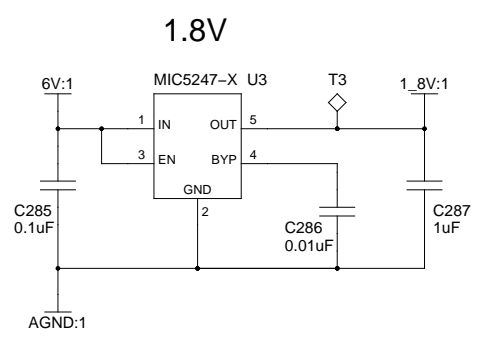

TVRX2 RF and Clock	
TITLE	20100226
FILE: tvrx2_rf_clk.sch	REVISION: 20100226-1
PAGE 2 OF 2	DRAWN BY: Jason Abele

REVERSE PMC on BOTTOM!!!!

TVRX2 Config and Power	
TITLE	20100226
FILE: tvrx2_conf_pwr.sch	REVISION: 20100226-1
PAGE 1 OF 2	DRAWN BY: Jason Abele