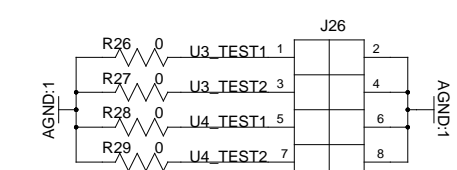

TVRX2 RF and Clock	
TITLE	20100226
FILE: tvrx2_rf_clk.sch	REVISION: 20100226-1
PAGE 2 OF 2	DRAWN BY: Jason Abele

REVERSE PMC on BOTTOM!!!!

TVRX2 Config and Power	
TITLE	20100226
FILE: tvrx2_conf_pwr.sch	REVISION: 20100226-1
PAGE 1 OF 2	DRAWN BY: Jason Abele