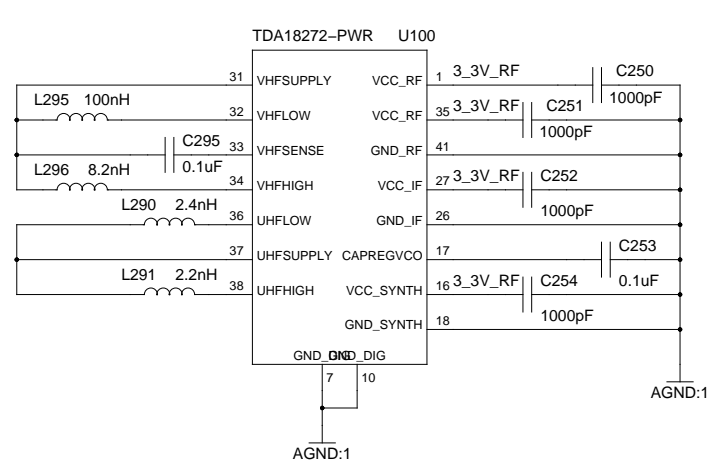

TVRX2 RF and Clock	
TITLE	20100226
FILE: tvrx2_rf_clk.sch	REVISION: 20100226-1
PAGE 2 OF 2	DRAWN BY: Jason Abele

REVERSE PMC on BOTTOM!!!!

TVRX2 Config and Power	
TITLE	20100226
FILE: tvrx2_conf_pwr.sch	REVISION: 20100226-1
PAGE 1 OF 2	DRAWN BY: Jason Abele