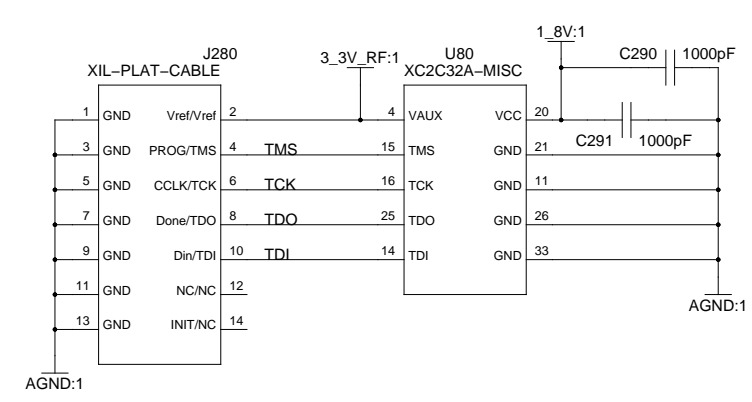

TVRX2 RF and Clock	
TITLE	20100226
FILE: tvrx2_rf_clk.sch	REVISION: 20100226-1
PAGE 2 OF 2	DRAWN BY: Jason Abele

REVERSE PMC on BOTTOM!!!!

TVRX2 Config and Power	
TITLE	20100226
FILE: tvrx2_conf_pwr.sch	REVISION: 20100226-1
PAGE 1 OF 2	DRAWN BY: Jason Abele