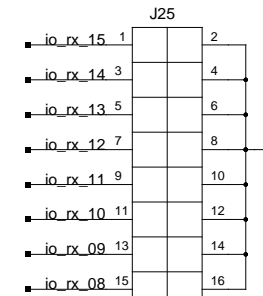

TVRX2 RF and Clock	
TITLE	20100226
FILE: tvrx2_rf_clk.sch	REVISION: 20100226-1
PAGE 2 OF 2	DRAWN BY: Jason Abele

REVERSE PMC on BOTTOM!!!!

TVRX2 Config and Power	
TITLE	20100226
FILE: tvrx2_conf_pwr.sch	REVISION: 20100226-1
PAGE 1 OF 2	DRAWN BY: Jason Abele