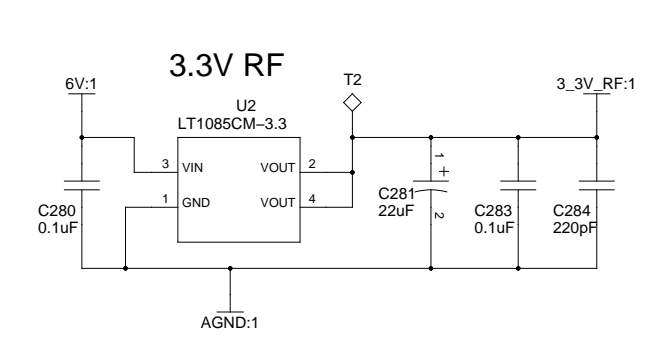

TVRX2 RF and Clock	
TITLE	20100226
FILE: tvrx2_rf_clk.sch	REVISION: 20100226-1
PAGE 2 OF 2	DRAWN BY: Jason Abele

REVERSE PMC on BOTTOM!!!!

TVRX2 Config and Power	
TITLE	20100226
FILE: tvrx2_conf_pwr.sch	REVISION: 20100226-1
PAGE 1 OF 2	DRAWN BY: Jason Abele