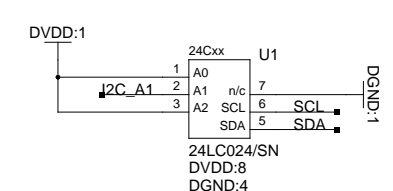

TVRX2 RF and Clock	
TITLE	20100226
FILE: tvrx2_rf_clk.sch	REVISION: 20100226-1
PAGE 2 OF 2	DRAWN BY: Jason Abele

REVERSE PMC on BOTTOM!!!!

TVRX2 Config and Power	
TITLE	20100226
FILE: tvrx2_conf_pwr.sch	REVISION: 20100226-1
PAGE 1 OF 2	DRAWN BY: Jason Abele